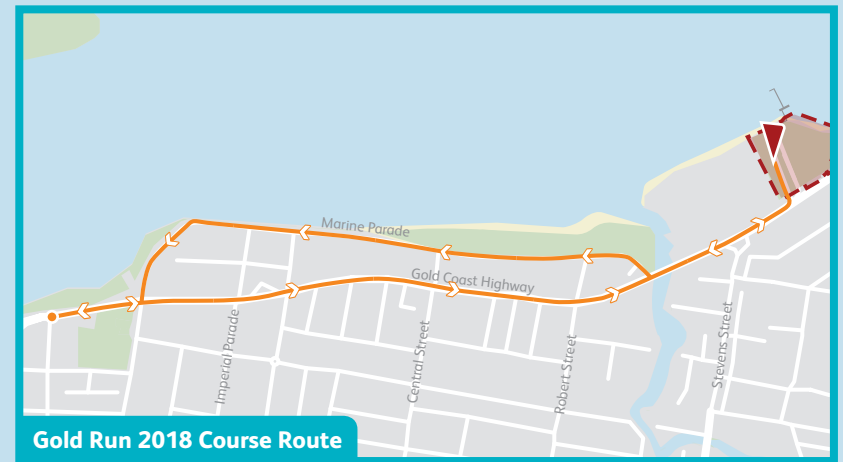

GC2018 Marathon

Sunday 15th April

6:10am - 12:10pm

Legend

- Turn Point
- Turn Point
- Borobi Fan Trail
- ↔ Marathon Route
- ↔ Gold Run 2018 Route
- ▼ Start/Finish Line
- Venue Perimeter (No public access)
- Festival 2018

Suggested Locations and Times

Southport	6:10am to 11:15am
Runaway Bay	6:10am to 8:30am
Surfers Paradise	6:30am to 11:00am
Broadbeach	6:45am to 10:45am
Burleigh Heads	7:00am to 10:15am

Plan your specific journey
by visiting
gc2018.com/transport

! Map for general public use only.
For access to marathon venue please refer to the official venue guide available from the GC2018 app or website.